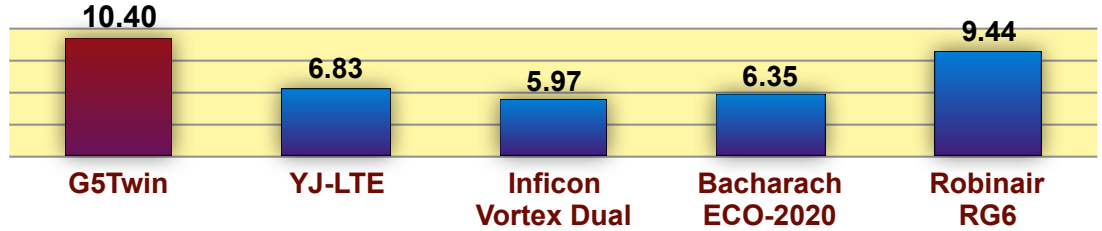

R22 Direct Liquid Rates (lbs/min)