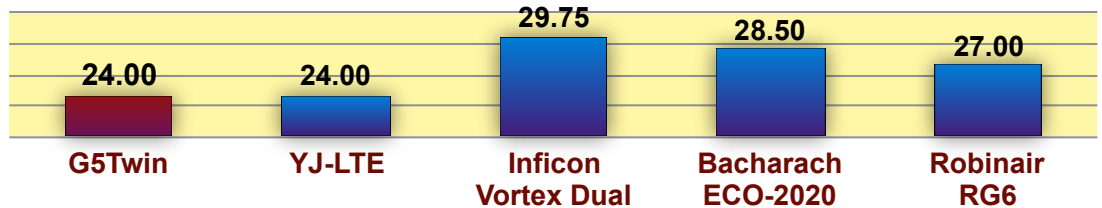

Weight

Smallest Size and Weight
13.75 X 9.4 X 10.3 inches

UL certified to meet or exceed EPA regulations per ARI 740-98. Published Results as of January 2016.

For use with class III, IV, and V refrigerants:

R-12, R-134a, R-401c, R406a, R-500, R-401a, R-409a, R-401b, R-412a, R411a, R-407d, R-22, R-411b, R-502, R-407c, R-402b, R-408a, R-509, R-407a, R-402a, R-507, R-407b, R-410a