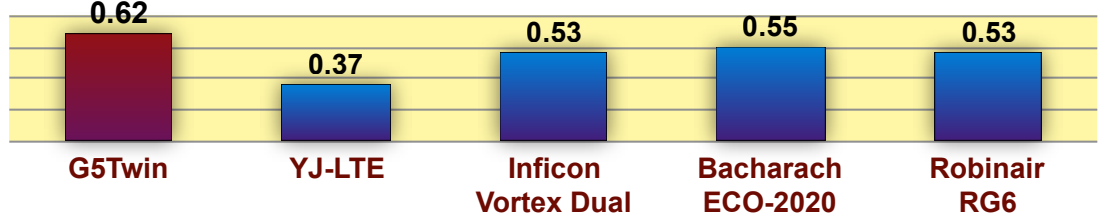

## R22 Direct Vapor Rates (lbs/min)