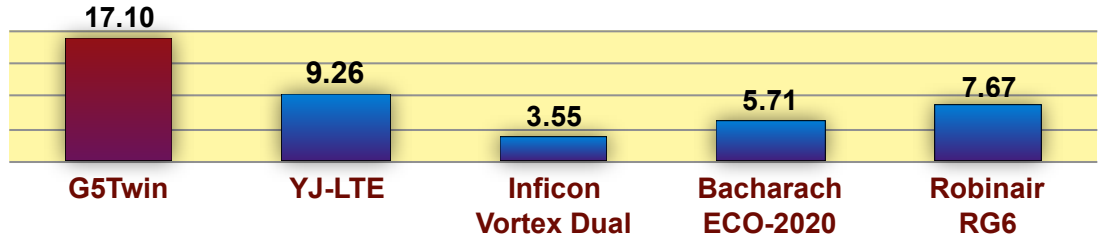

R410A Direct Liquid Rates (lbs/min)